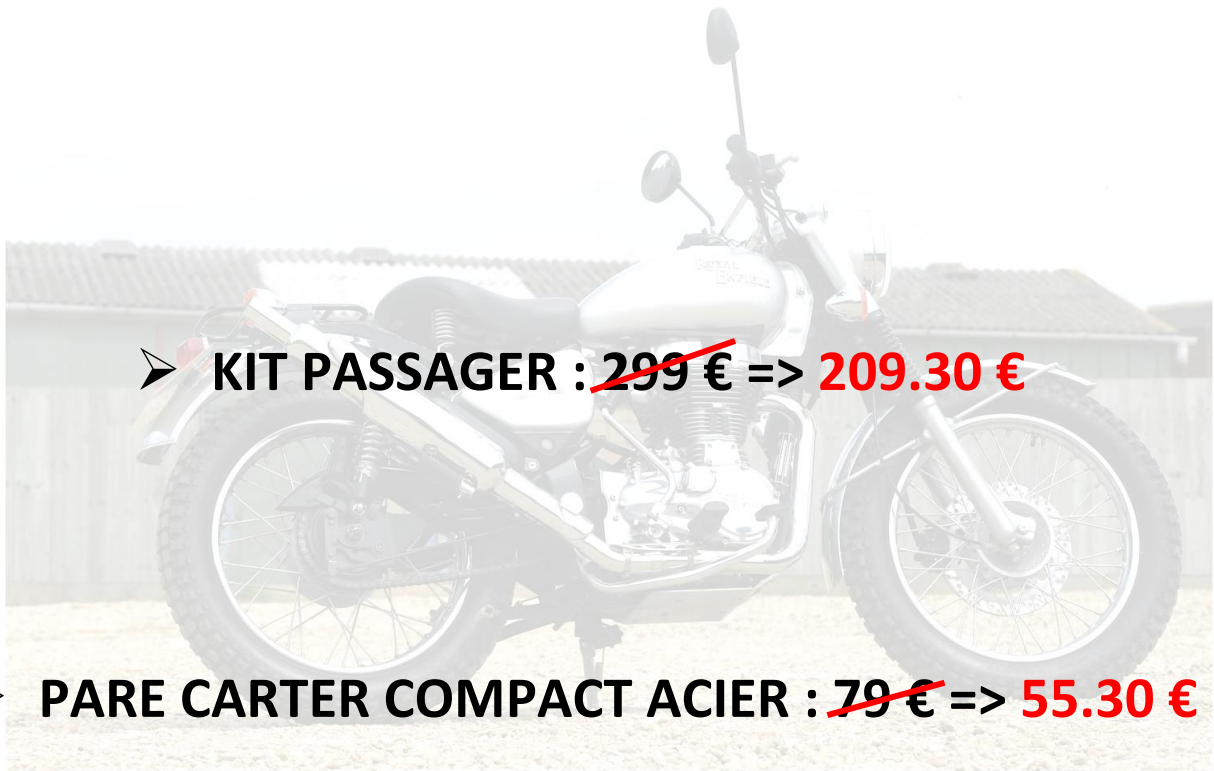

**-30% DE REMISE
IMMEDIATE**

SUR LES ACCESSOIRES ROYAL ENFIELD

➤ **KIT PASSAGER : ~~299 €~~ => 209.30 €**

➤ **PARE CARTER COMPACT ACIER : ~~79 €~~ => 55.30 €**